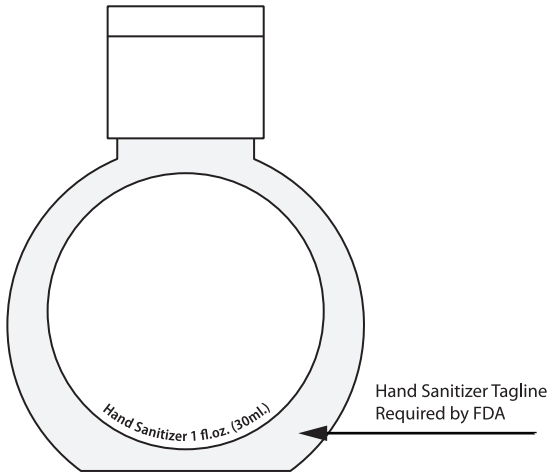

ITEM #5406/5406S

4-Color Process on Label

Pad Print directly on Item

Imprint size: 1-7/16 Diameter

Size: 100% of actual size