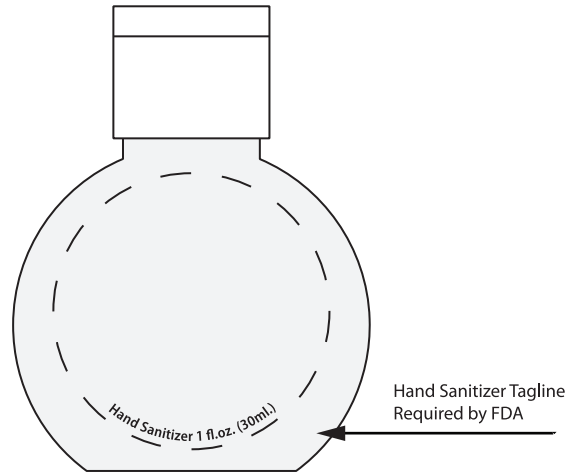

ITEM #5406/5406S

4-Color Process on Label

Pad Print directly on Item

Imprint size: 1-7/16 Diameter

Size: 100% of actual size